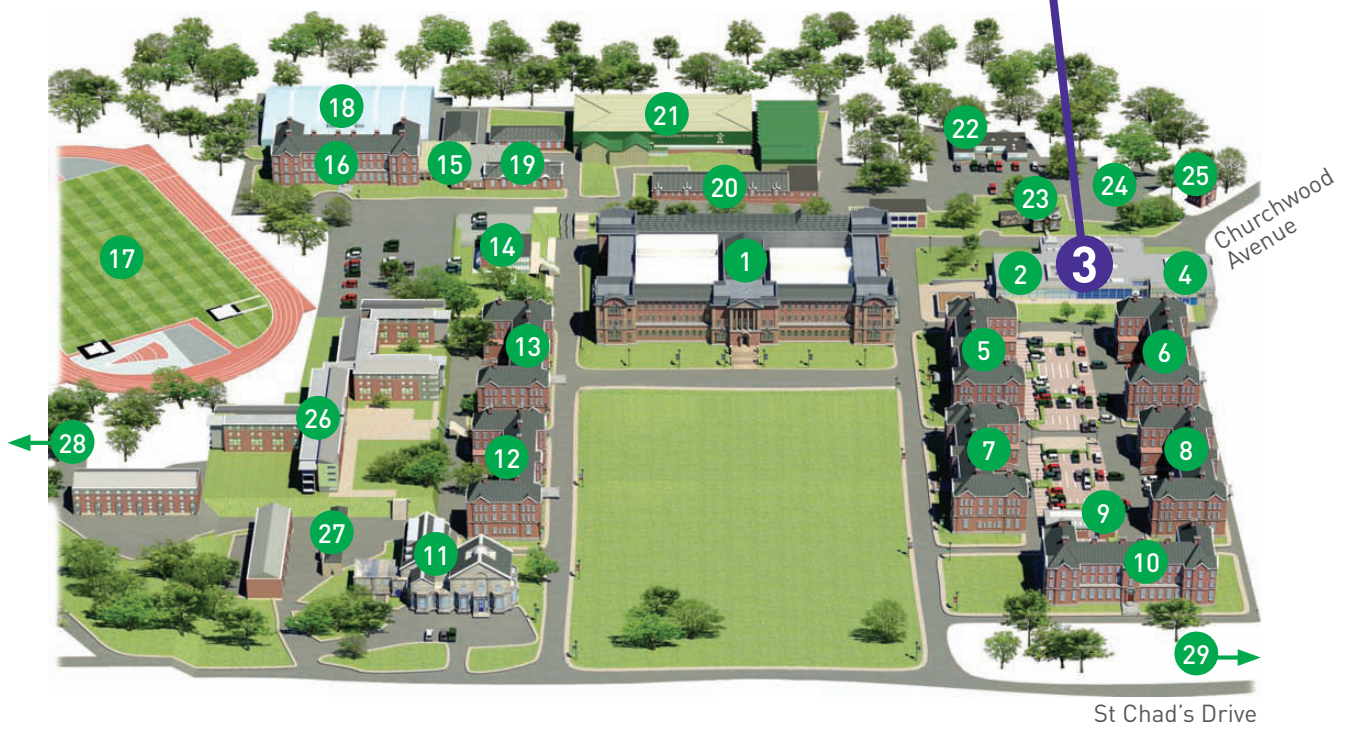

HEADINGLEY CAMPUS

Headingley Campus Shop
 Merchandise Shop
 Food Court
 Jean Monnet Building
 Leeds Metropolitan University
 Headingley Campus
 Leeds LS6 3HJ

merchandiseshop

7 October 2011

- | | | |
|----------------------|---|---|
| 1 James Graham | 11 The Grange | 21 Blue/Green Sports Hall |
| 2 Reception/Helpzone | 12 Cavendish Hall | 22 IT Building |
| 3 The Food Court | 13 Fairfax Hall | 23 The Cottage |
| merchandiseshop | 14 Design & Technology Centre | 24 Pay & Display Car Park |
| 4 Students' Union | 15 Carnegie Sports Reception | 25 North Lodge |
| 5 Caedmon Hall | 16 Carnegie Hall | 26 Carnegie Village |
| 6 Priestley Hall | 17 Athletics Track | 27 The Coach House |
| 7 Leighton Hall | 18 Carnegie Regional Indoor Tennis Centre | 28 Landscape Resource Centre & Experimental Gardens |
| 8 Macaulay Hall | 19 Carnegie Research Institute | 29 South Lodge |
| 9 Health Centre | 20 Swimming Pool | |
| 10 Brontë Hall | | |